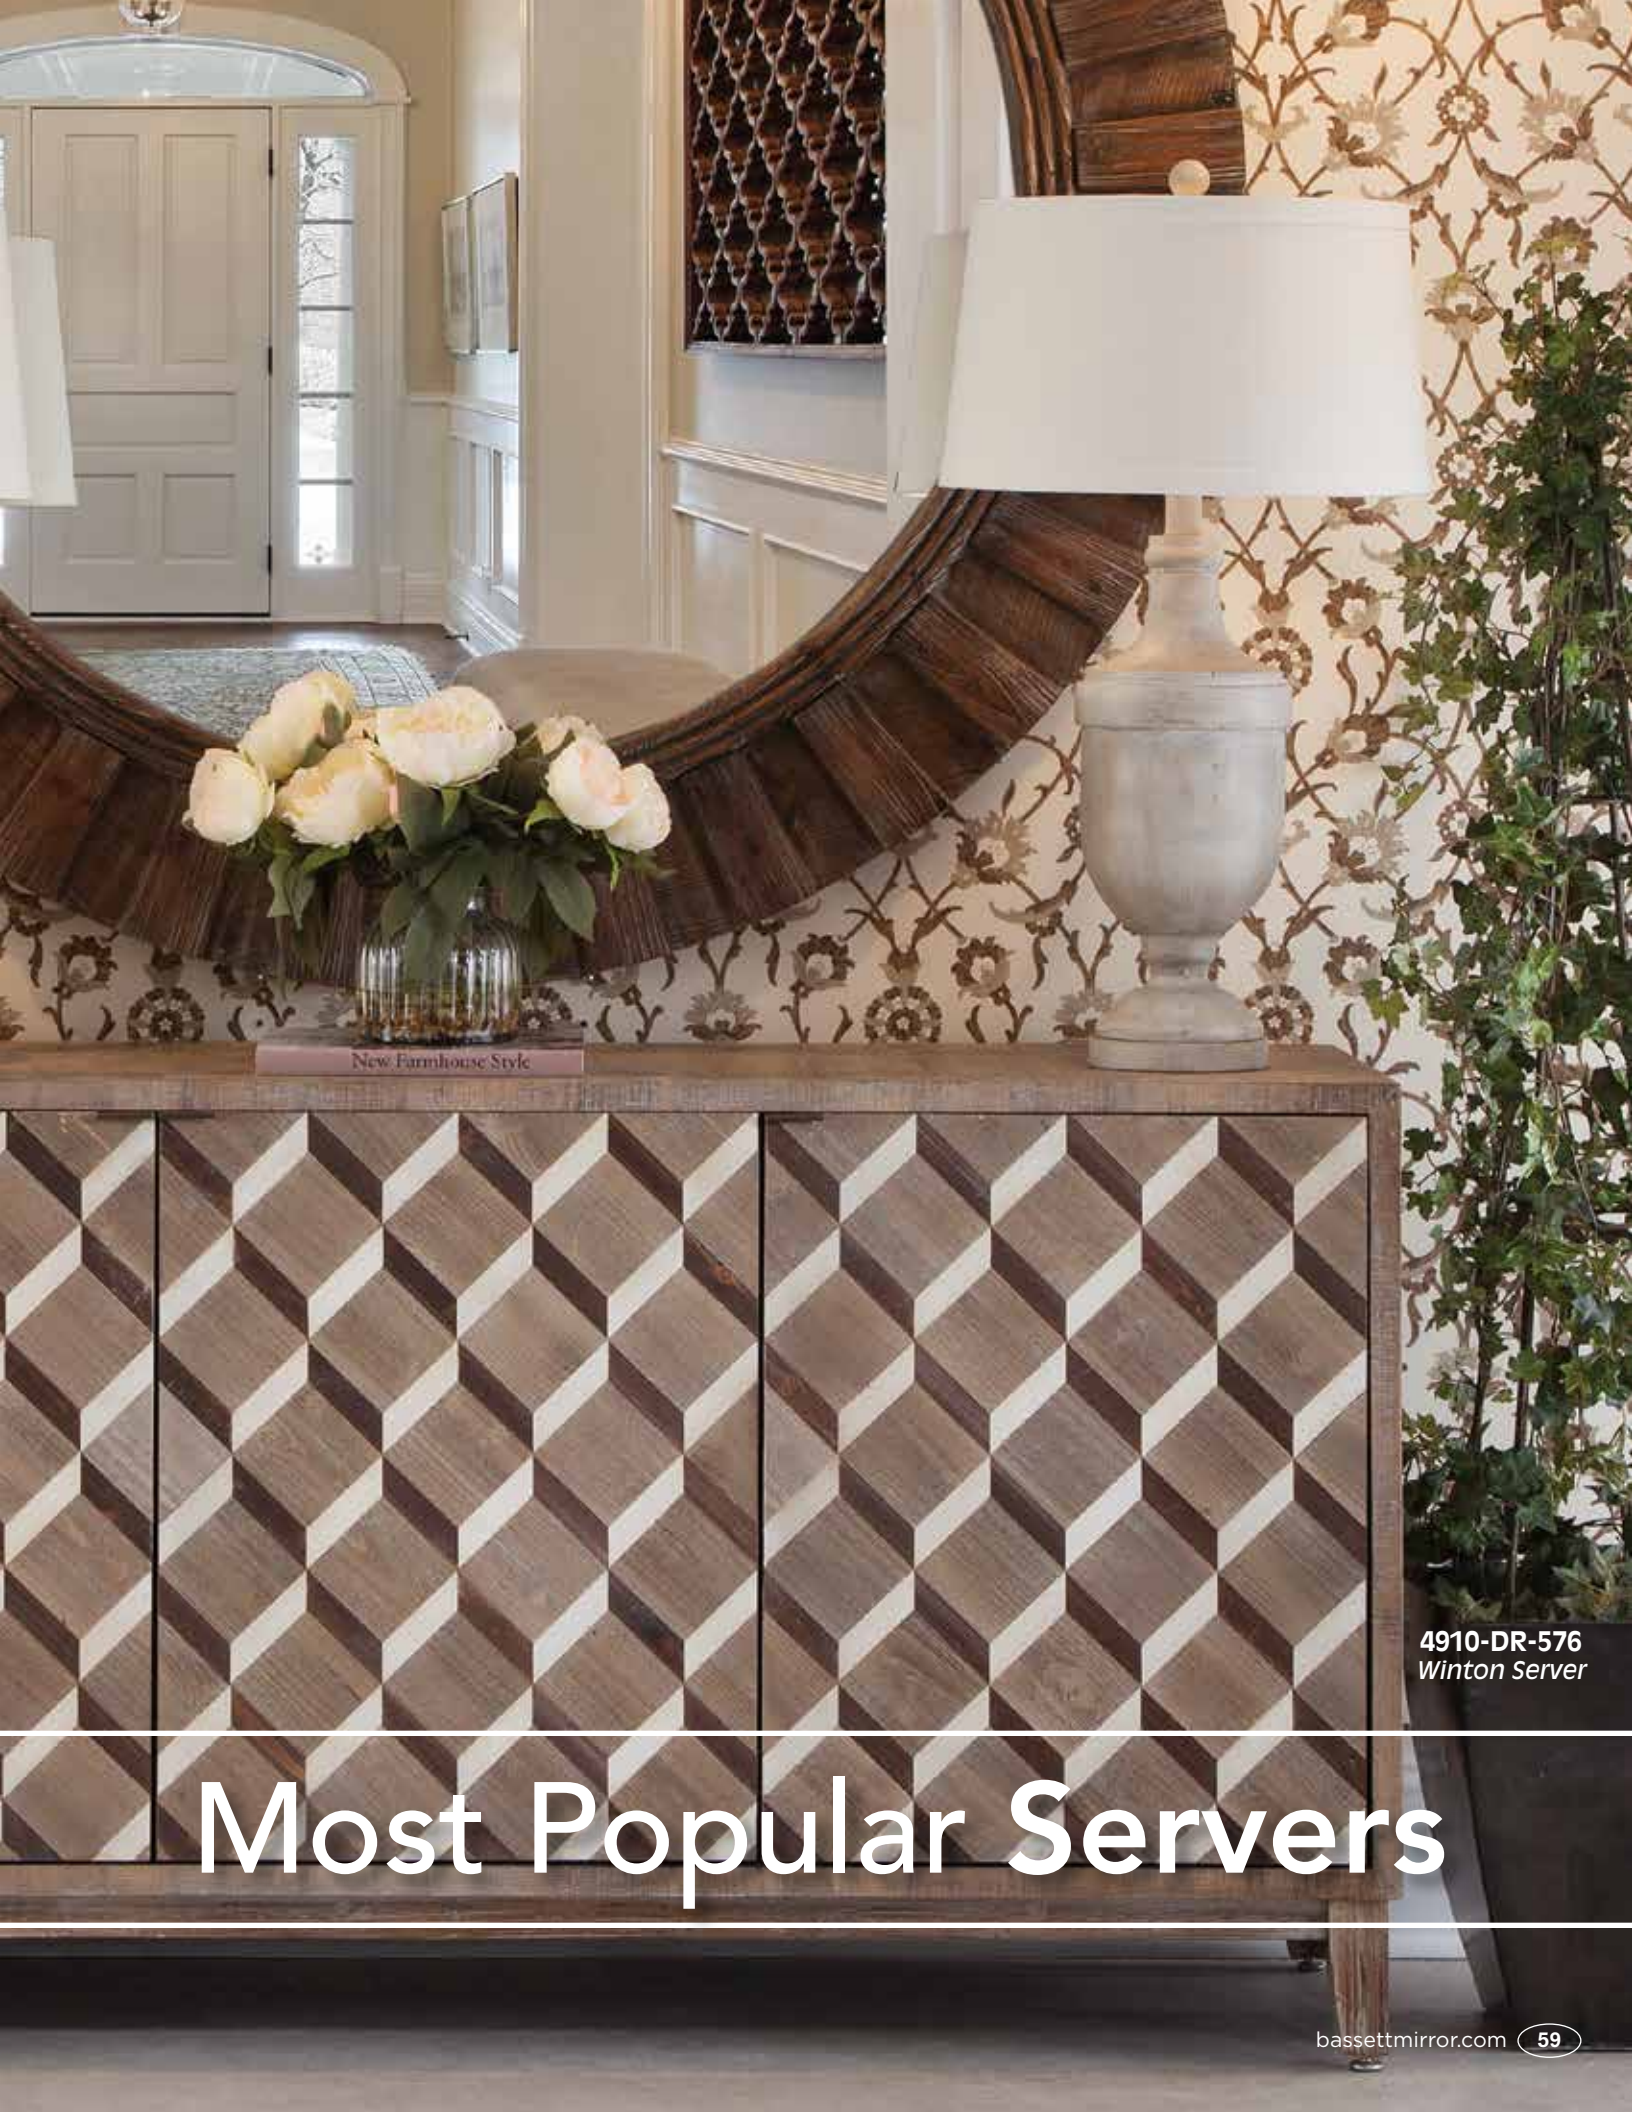

**5170-DR-810**  
*Manhattan Arm*  
Dark Espresso | 25x23x32H

---

**5460-DR-800**  
*Bruno Side Chair*  
Smoke | 21x23x33H

---

**5470-DR-810**  
*Polygon Dining Chair*  
Charcoal | 21x23x35H

New Farmhouse Style